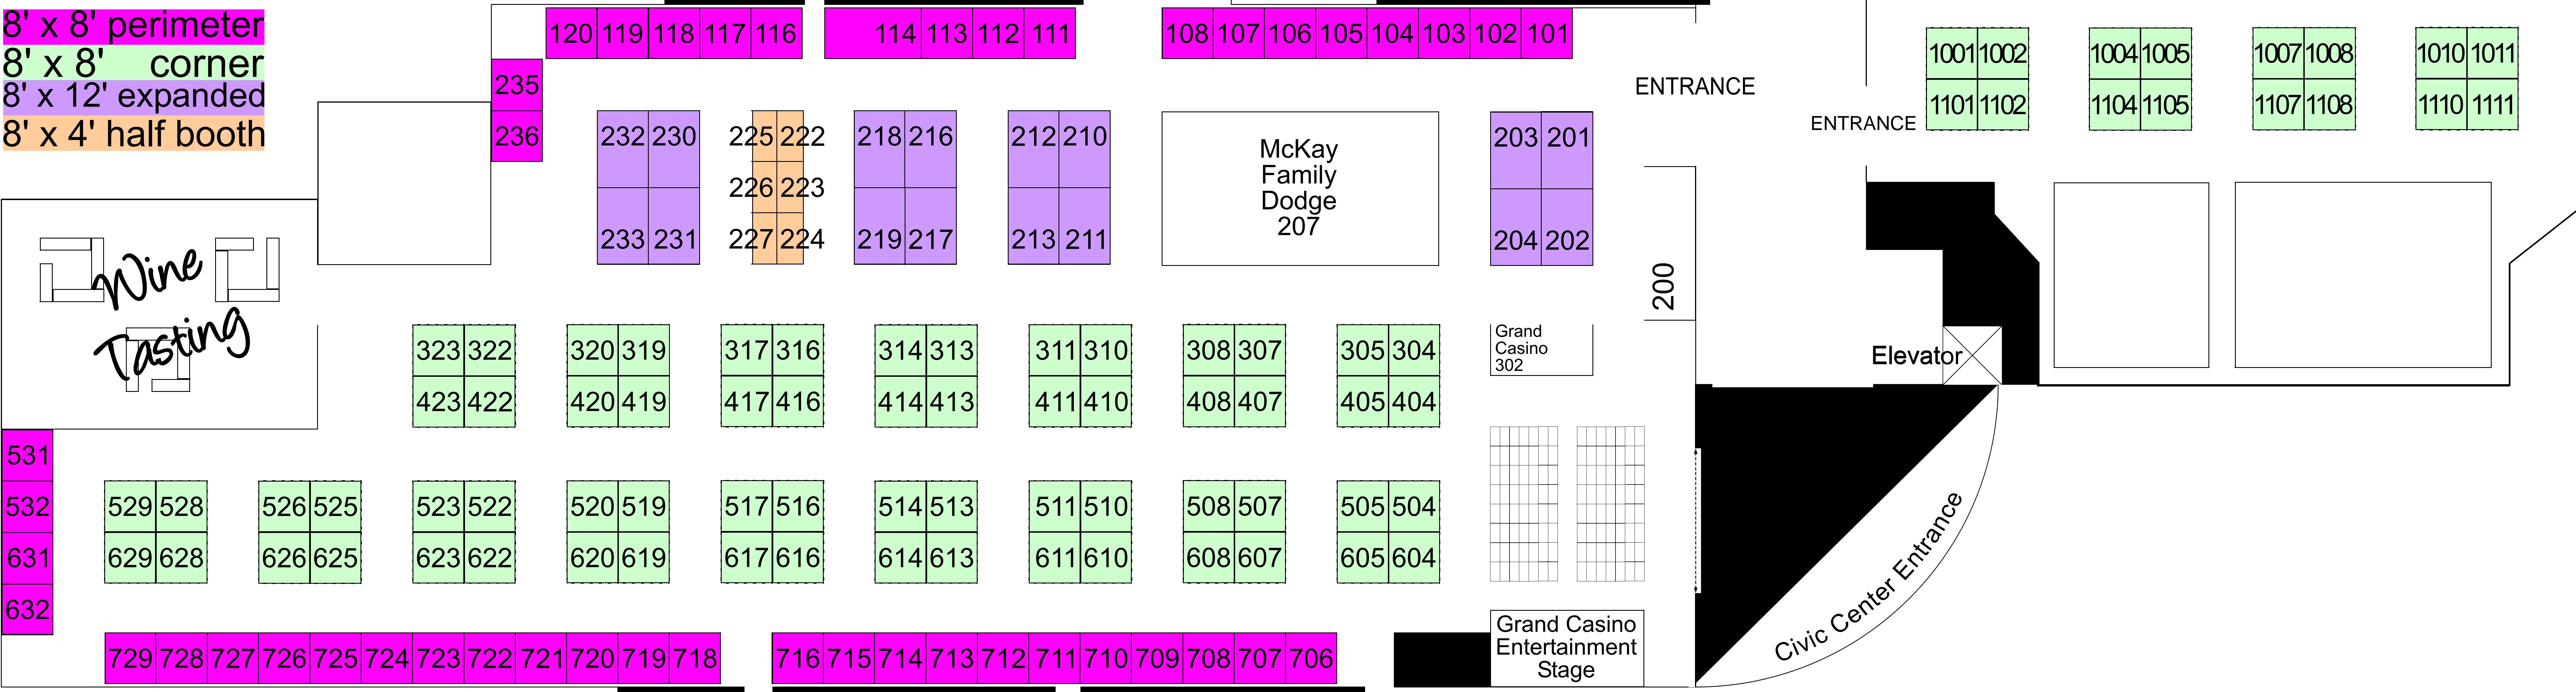

# WOMEN'S Showcase 2010

- 8' x 8' perimeter
- 8' x 8' corner
- 8' x 12' expanded
- 8' x 4' half booth

*Wine Tasting*

*Health Screening*

*Cafe*

*Celebrity Stage*

- H6
- H5
- H4
- H3
- H2
- H1

ENTRANCE

ENTRANCE

200

Elevator

Grand Casino Entertainment Stage